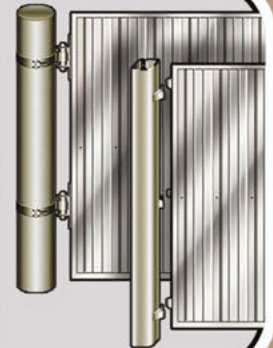

Post Options:

Heavy Duty
 Post (6 5/8")

Standard
 Post (4")

STANDARD & HEAVY DUTY POSTS

- ISOLATED FROM ENCLOSURE
- POWDER COATED
- VARIETY OF COLORS
- ADJUSTABLE HINGES (HEAVY DUTY ONLY)

Metal Gate/Frame + Post Colors: Upgrade to a custom metal color. Ask for details.