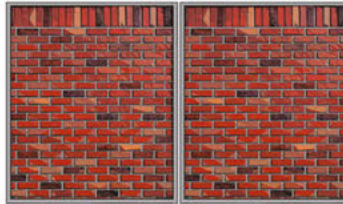

**BASED ON
PROJECT'S
DIMENSIONS**

Order online at
www.ChoiceEnclosures.com
 or call us at
 314 . 524 . 2040

CHOICE ENCLOSURES

BY REPLICATIONS UNLIMITED

Gate Paneling Options:

STANDARD OPTIONS

METAL - TAN (OTHER COLORS SHOWN BELOW)

SLANTED WOOD - BROWN

SPECIAL ORDER OPTIONS

CLEAN BRICK - RED CHIPOLTE

CLEAN BRICK - TAN

LEDGESTONE - MOUNTAIN COUNTRY

TONGUE & GROOVE WOOD - MULTI-TONE

VIRGINIA STACKED STONE - RUSTIC GREY

RECLAIMED WOOD - AGED DRIFTWOOD

Cocoa

Tan

Charcoal

Light Stone

Alamo White

Post Colors