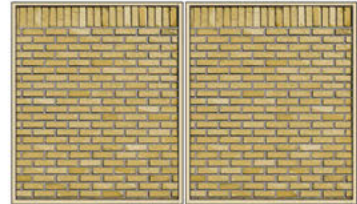

**BASED ON
PROJECT'S
DIMENSIONS**

Order online at
www.ChoiceEnclosures.com
 or call us at
 314 . 524 . 2040

CHOICE ENCLOSURES

BY REPLICATIONS UNLIMITED

Gate Paneling Options:

STANDARD OPTIONS

METAL - TAN (OTHER COLORS SHOWN BELOW)

SLANTED WOOD - BROWN

SPECIAL ORDER OPTIONS

CLEAN BRICK - RED CHIPOLTE

CLEAN BRICK - TAN

LEDGESTONE - MOUNTAIN COUNTRY

TONGUE & GROOVE WOOD - MULTI-TONE

VIRGINIA STACKED STONE - RUSTIC GREY

RECLAIMED WOOD - AGED DRIFTWOOD

Post Options:

Heavy Duty
 Post (6 5/8")

Standard
 Post (4")

STANDARD & HEAVY DUTY POSTS

- ISOLATED FROM ENCLOSURE
- POWDER COATED
- VARIETY OF COLORS
- ADJUSTABLE HINGES (HEAVY DUTY ONLY)

Metal Gate/Frame + Post Colors: Upgrade to a custom metal color. Ask for details.

Cocoa

Tan

Charcoal

Light Stone

Alamo White

Post Colors