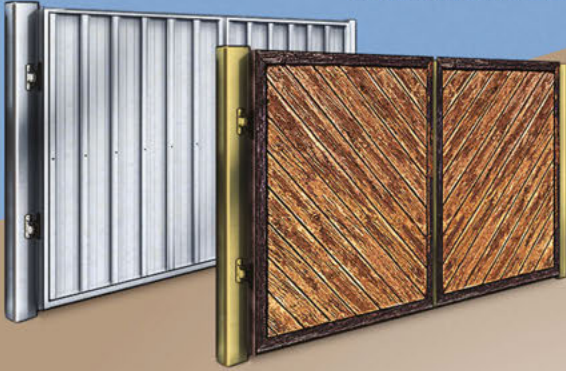

CHOICE ENCLOSURES

BY REPLICATIONS UNLIMITED

GATE OPTIONS

Framing System:

Our system starts with a heavy duty welded + powder coated steel framing components with many built in features.

**HEAVY DUTY
1/4" STEEL
POWDER
COATED
FRAME**

**BUILT IN
CAIN BOLT
AND
LATCH
SYSTEM**

**FRONT
FACING
GATE HIDES
GAPS &
POSTS**

Gate Specifications:

Gates are custom fit to each project.

GATE SPECIFICATIONS				X	Y1	Y2	Z
6 FT	A	B	C				6 5/8"
7 FT	68"	66 3/4"	9				6 5/8"
8 FT	80"	79 1/4"	10				6 5/8"
	92"	90 3/4"	11				6 5/8"

**BASED ON
PROJECT'S
DIMENSIONS**

Order online at
www.ChoiceEnclosures.com
 or call us at
 314 . 524 . 2040

CHOICE ENCLOSURES

BY REPLICATIONS UNLIMITED

Gate Paneling Options:

STANDARD OPTIONS

METAL - TAN (OTHER COLORS SHOWN BELOW)

SLANTED WOOD - BROWN

SPECIAL ORDER OPTIONS

CLEAN BRICK - RED CHIPOLTE

CLEAN BRICK - TAN

LEDGESTONE - MOUNTAIN COUNTRY

TONGUE & GROOVE WOOD - MULTI-TONE

VIRGINIA STACKED STONE - RUSTIC GREY

RECLAIMED WOOD - AGED DRIFTWOOD