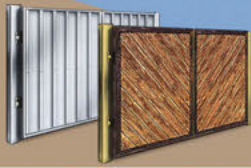

CHOICE ENCLOSURES

BY REPLICATIONS UNLIMITED

GATE OPTIONS

Framing System:

Our system starts with a heavy duty welded + powder coated steel framing components with many built in features.

**HEAVY DUTY
1/4" STEEL
POWDER
COATED
FRAME**

**BUILT IN
CAIN BOLT
AND
LATCH
SYSTEM**

**FRONT
FACING
GATE HIDES
GAPS &
POSTS**

Gate Specifications:

Gates are custom fit to each project.

GATE SPECIFICATIONS				X	Y1	Y2	Z
6 FT	A	B	C				6 5/8"
7 FT	68"	66 3/4"	9				6 5/8"
8 FT	80"	79 1/4"	10				6 5/8"
	92"	90 3/4"	11				6 5/8"

**BASED ON
PROJECT'S
DIMENSIONS**

Order online at
www.ChoiceEnclosures.com
 or call us at
 314 . 524 . 2040

CHOICE ENCLOSURES

BY REPLICATIONS UNLIMITED

Gate Paneling Options:

STANDARD OPTIONS

METAL - TAN (OTHER COLORS SHOWN BELOW)

SLANTED WOOD - BROWN

SPECIAL ORDER OPTIONS

CLEAN BRICK - RED CHIPOLTE

CLEAN BRICK - TAN

LEDGESTONE - MOUNTAIN COUNTRY

TONGUE & GROOVE WOOD - MULTI-TONE

VIRGINIA STACKED STONE - RUSTIC GREY

RECLAIMED WOOD - AGED DRIFTWOOD