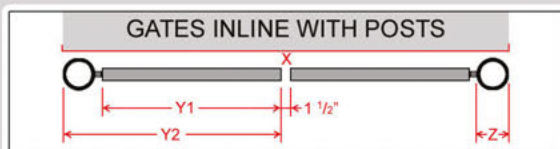

**BUILT IN
CAIN BOLT
AND
LATCH
SYSTEM**

**FRONT
FACING
GATE HIDES
GAPS &
POSTS**

Gate Specifications:

Gates are custom fit to each project.

GATE SPECIFICATIONS				X	Y1	Y2	Z
6 FT	A	B	C				6 5/8"
7 FT	68"	66 3/4"	9				6 5/8"
8 FT	80"	79 1/4"	10				6 5/8"
	92"	90 3/4"	11				6 5/8"