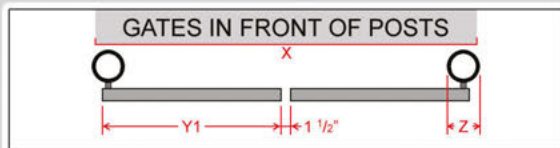

**BUILT IN
CAIN BOLT
AND
LATCH
SYSTEM**

**FRONT
FACING
GATE HIDES
GAPS &
POSTS**

Gate Specifications:

Gates are custom fit to each project.

GATE SPECIFICATIONS				X	Y1	Y2	Z
6 FT	A	B	C				6 5/8"
7 FT	68"	66 3/4"	9				6 5/8"
8 FT	80"	79 1/4"	10				6 5/8"
	92"	90 3/4"	11				6 5/8"