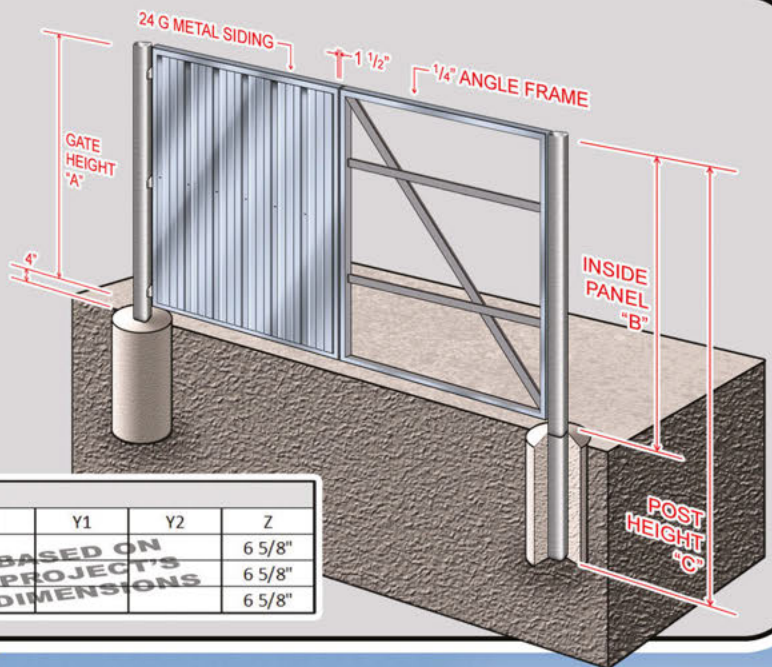

CHOICE ENCLOSURES

BY REPLICATIONS UNLIMITED

GATE OPTIONS

Framing System:

Our system starts with a heavy duty welded + powder coated steel framing components with many built in features.

**HEAVY DUTY
1/4" STEEL
POWDER
COATED
FRAME**

**BUILT IN
CAIN BOLT
AND
LATCH
SYSTEM**

**FRONT
FACING
GATE HIDES
GAPS &
POSTS**

Gate Specifications:

Gates are custom fit to each project.

GATE SPECIFICATIONS				X	Y1	Y2	Z
6 FT	A	B	C				6 5/8"
7 FT	68"	66 3/4"	9				6 5/8"
8 FT	80"	79 1/4"	10				6 5/8"
	92"	90 3/4"	11				6 5/8"

Post Options:

Heavy Duty
 Post (6 5/8")

Standard
 Post (4")

STANDARD & HEAVY DUTY POSTS

- ISOLATED FROM ENCLOSURE
- POWDER COATED
- VARIETY OF COLORS
- ADJUSTABLE HINGES (HEAVY DUTY ONLY)

Metal Gate/Frame + Post Colors: Upgrade to a custom metal color. Ask for details.