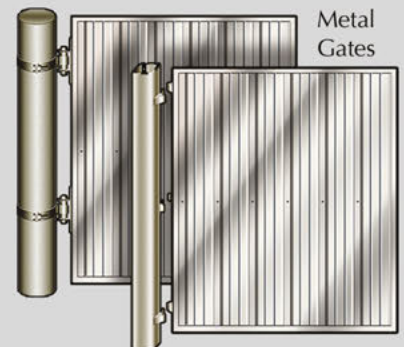

Alamo White

Light Stone

Tan

Charcoal

Ash Grey

Cocoa

Gate Options:

Heavy
Duty
Post

Standard
Post

Wood
Gates

Metal
Gates