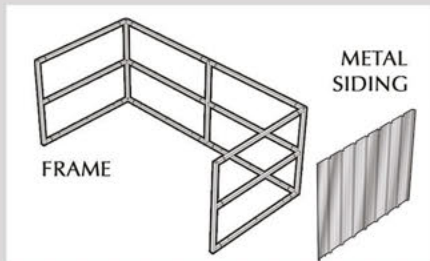

Components:

MODULAR FRAMING SYSTEM

- FAST & SIMPLE INSTALLATION
- SELF SUPPORTING - NO POSTS NEEDED
- STRONG 2" TUBULAR STEEL
- AVAILABLE IN 6' & 8' HEIGHTS

ECONOMIC VALUE

- MORE DURABLE THAN FENCING
- 10 YEAR MANUFACTURES WARRANTY
- VARIETY OF COLORS
- ABILITY TO MATCH EXISTING STRUCTURES