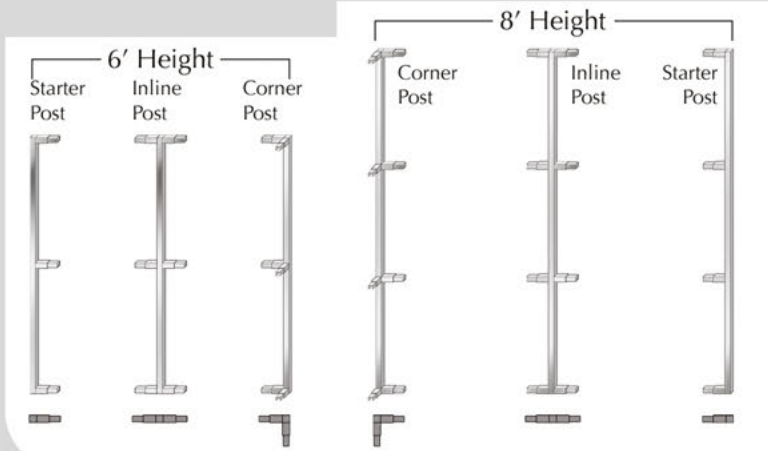

Components:

MODULAR FRAMING SYSTEM

- FAST & SIMPLE INSTALLATION
- SELF SUPPORTING - NO POSTS NEEDED
- STRONG 2" TUBULAR STEEL
- AVAILABLE IN 6' & 8' HEIGHTS

ECONOMIC VALUE

- MORE DURABLE THAN FENCING
- 10 YEAR MANUFACTURES WARRANTY
- VARIETY OF COLORS
- ABILITY TO MATCH EXISTING STRUCTURES

VARIETY OF GATE OPTIONS

- EASY INSTALLATION
- NO WELDING REQUIRED
- STANDARD 4" AND HEAVY DUTY 6 5/8" POSTS
- VARIETY OF COLORS AND TEXTURES

Order online at
www.ChoiceEnclosures.com
 or call us at
 314 . 524 . 2040

CHOICE ENCLOSURES

BY REPLICATIONS UNLIMITED

Frame Sizes:

HEIGHT (6' or 8')	A	B	C	D	E	F	G
SIDE	10'	10'	12'	12'	10'	12'	12'
BACK	10'	12'	12'	16'	20'	20'	24'

Frame Assembly

Colors:

Upgrade to a custom metal color. Ask for details.