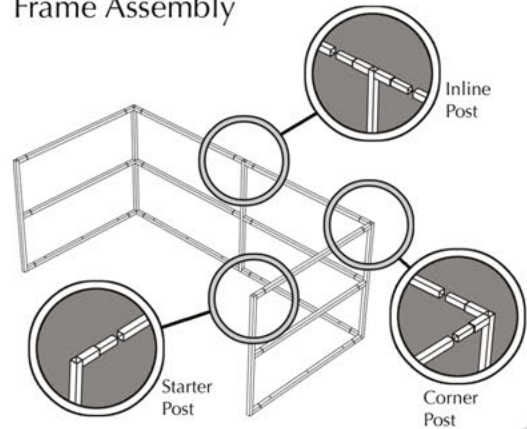

VARIETY OF GATE OPTIONS

- EASY INSTALLATION
- NO WELDING REQUIRED
- STANDARD 4" AND HEAVY DUTY 6 5/8" POSTS
- VARIETY OF COLORS AND TEXTURES

Order online at
www.ChoiceEnclosures.com
 or call us at
 314 . 524 . 2040

CHOICE ENCLOSURES

BY REPLICATIONS UNLIMITED

Frame Sizes:

HEIGHT (6' or 8')	A	B	C	D	E	F	G
SIDE	10'	10'	12'	12'	10'	12'	12'
BACK	10'	12'	12'	16'	20'	20'	24'

Frame Assembly

Colors:

Upgrade to a custom metal color. Ask for details.