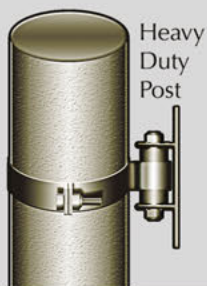

Alamo White

Light Stone

Tan

Charcoal

Ash Grey

Cocoa

Gate Options:

Heavy
Duty
Post