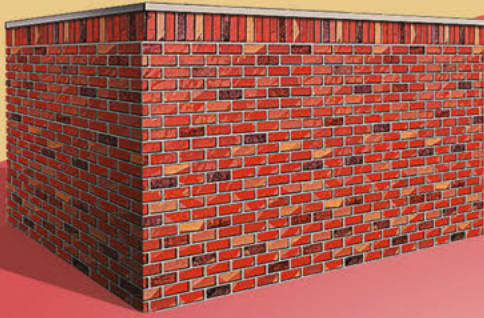

CHOICE ENCLOSURES

BY REPLICATIONS UNLIMITED

BRICK SERIES

What is Choice Enclosures?

Choice Enclosures is an innovative modular system that is easy and fast to install and produces a realistic appearance that is a fraction of the cost of a conventional masonry system.

Components:

MODULAR FRAMING SYSTEM

- FAST & SIMPLE INSTALLATION
- SELF SUPPORTING - NO POSTS NEEDED
- STRONG 2" TUBULAR STEEL
- AVAILABLE IN 6' & 8' HEIGHTS

REALISTIC SIDING

- MOST REALISTIC APPEARANCE AVAILABLE
- 10 YEAR MANUFACTURES WARRANTY
- VARIETY OF COLORS AND TEXTURES
- ABILITY TO MATCH EXISTING STRUCTURES

Frame Assembly

Colors:

Upgrade to a custom brick color. Ask for details.

Red Velour

Old Town

Wine Grey

Red Chipolte

Chestnut