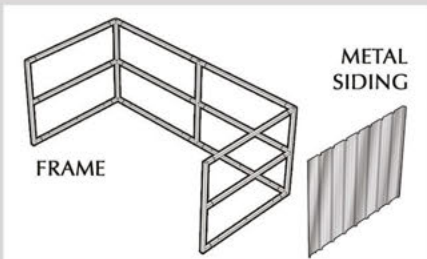

Components:

MODULAR FRAMING SYSTEM

- FAST & SIMPLE INSTALLATION
- SELF SUPPORTING - NO POSTS NEEDED
- STRONG 2" TUBULAR STEEL
- AVAILABLE IN 6' & 8' HEIGHTS

REALISTIC SIDING

- MOST REALISTIC APPEARANCE AVAILABLE
- 10 YEAR MANUFACTURES WARRANTY
- VARIETY OF COLORS AND TEXTURES
- ABILITY TO MATCH EXISTING STRUCTURES