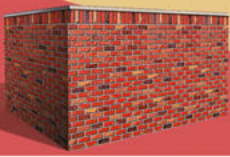

Components:

MODULAR FRAMING SYSTEM

- FAST & SIMPLE INSTALLATION
- SELF SUPPORTING - NO POSTS NEEDED
- STRONG 2" TUBULAR STEEL
- AVAILABLE IN 6' & 8' HEIGHTS

REALISTIC SIDING

- MOST REALISTIC APPEARANCE AVAILABLE
- 10 YEAR MANUFACTURES WARRANTY
- VARIETY OF COLORS AND TEXTURES
- ABILITY TO MATCH EXISTING STRUCTURES

VARIETY OF GATE OPTIONS

- EASY INSTALLATION
- NO WELDING REQUIRED
- STANDARD 4" AND HEAVY DUTY 6 5/8" POSTS
- VARIETY OF COLORS AND TEXTURES

Order online at
www.ChoiceEnclosures.com
 or call us at
 314 . 524 . 2040