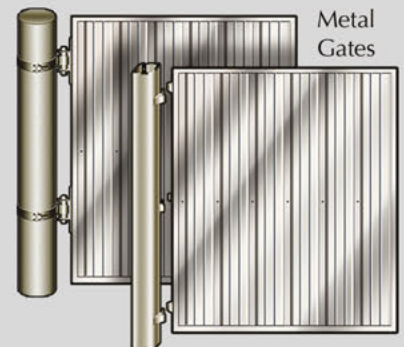

Components:

MODULAR FRAMING SYSTEM

- FAST & SIMPLE INSTALLATION
- SELF SUPPORTING - NO POSTS NEEDED
- STRONG 2" TUBULAR STEEL
- AVAILABLE IN 6' & 8' HEIGHTS

REALISTIC SIDING

- MOST REALISTIC APPEARANCE AVAILABLE
- 10 YEAR MANUFACTURES WARRANTY
- VARIETY OF COLORS AND TEXTURES
- ABILITY TO MATCH EXISTING STRUCTURES

Frame Assembly

Colors:

Upgrade to a custom brick color. Ask for details.

Red Velour

Old Town

Wine Grey

Red Chipolte

Chestnut

Tan

Gate Options:

Heavy Duty Post

Standard Post

Wood Gates

Metal Gates