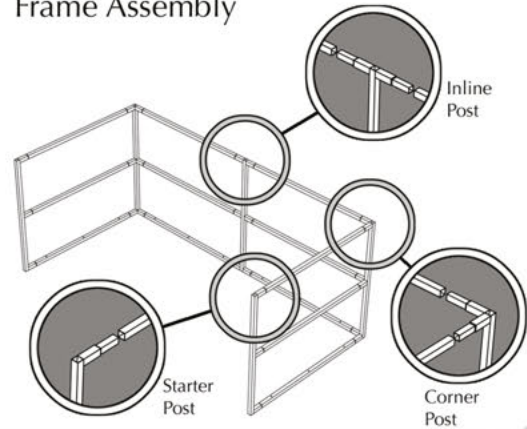

Frame Assembly