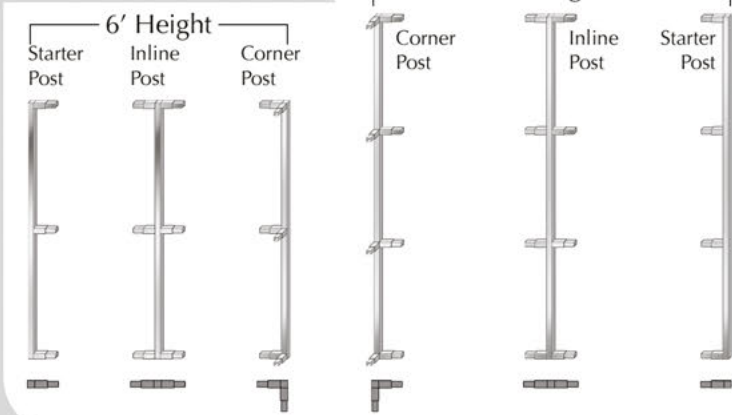

Components:

MODULAR FRAMING SYSTEM

- FAST & SIMPLE INSTALLATION
- SELF SUPPORTING - NO POSTS NEEDED
- STRONG 2" TUBULAR STEEL
- AVAILABLE IN 6' & 8' HEIGHTS

REALISTIC SIDING

- MOST REALISTIC APPEARANCE AVAILABLE
- 10 YEAR MANUFACTURES WARRANTY
- VARIETY OF COLORS AND TEXTURES
- ABILITY TO MATCH EXISTING STRUCTURES

VARIETY OF GATE OPTIONS

- EASY INSTALLATION
- NO WELDING REQUIRED
- STANDARD 4" AND HEAVY DUTY 6 5/8" POSTS
- VARIETY OF COLORS AND TEXTURES

Order online at
www.ChoiceEnclosures.com
 or call us at
 314 . 524 . 2040

CHOICE ENCLOSURES

BY REPLICATIONS UNLIMITED

Standard Kit Sizes:

Custom sizing available

HEIGHT (6' or 8')	A	B	C	D	E	F	G
SIDE	10'	10'	12'	12'	10'	12'	12'
BACK	10'	12'	12'	16'	20'	20'	24'

Framing Components: