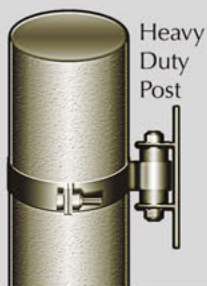

Gate Options:

Heavy Duty Post