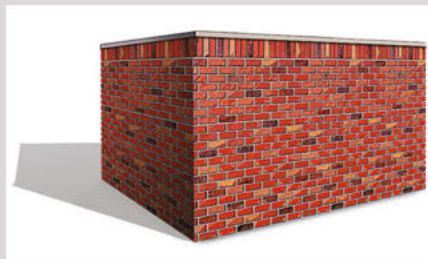

Components:

MODULAR FRAMING SYSTEM

- FAST & SIMPLE INSTALLATION
- SELF SUPPORTING - NO POSTS NEEDED
- STRONG 2" TUBULAR STEEL
- AVAILABLE IN 6' & 8' HEIGHTS

REALISTIC SIDING

- MOST REALISTIC APPEARANCE AVAILABLE
- 10 YEAR MANUFACTURES WARRANTY
- VARIETY OF COLORS AND TEXTURES
- ABILITY TO MATCH EXISTING STRUCTURES

Frame Assembly

Colors:

Upgrade to a custom brick color. Ask for details.

Red Velour

Old Town

Wine Grey

Red Chipolte

Chestnut